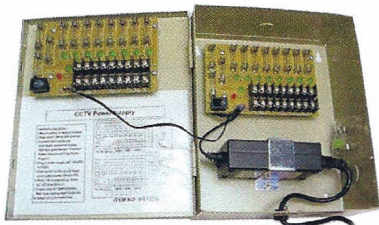

4 Camera DVR System

8 Camera DVR System

16 Camera DVR System

$1999.95 $2999.95 $4999.95

Those 4, 8 and 16 camera video system packages come with everything you need for professional video surveillance. Works with Windows, Windows Mobile and iPhone.

Packages Include:

- DVR-PRO Embedded Linux System w/500GB (8/16 Camera) 320GB HDD (4 Camera) and DVD/RW.
- 1/3" High Resolution DSP Color CCD 480TVL Day and Night Cameras
- Outdoor White Housings Flip Open Type
- Heavy-Duty Dual Option Camera Mounts
- Auto Iris Fixed Focal Lens 2.8mm F1.3 DC
- Siamese Cable CCTV COMBO RG 59/U + 2/18 CL2 Blk. 1000 ft (8/16 Camera) 500 ft. (4 Camera)
- UL Approval, Multi Camera Power Supply
- Free 17" LCD Monitor

DVR Specifications:

MPEG4 4/8/16 Display Embedded Linux System NTSC 480 frames Image Display Speed Total 100~200 frames; Real Time View; PTZ Controls; HDD; Image Backup USB Interface, Network Storage, DVD/RW; Record Mode Continuous, Subscribe, Motion; Audio Input; BNC Video Input; VGA/S-Video Out;

Camera Specifications:

SONY full function 1/3" High Resolution DSP color CCD - 480TVL 0.1Lux - DAY & NIGHT IR Sensitive - AGC, AWB, Video / Dual Power - DC12V/AC24V

LIGHTVISION
LVC
COMMUNICATIONS

(951) 340-1922

lvc@lightvisioncomm.com

*Price and Promotion subject to change without notice. Not responsible for typographical errors. Please call for more details.