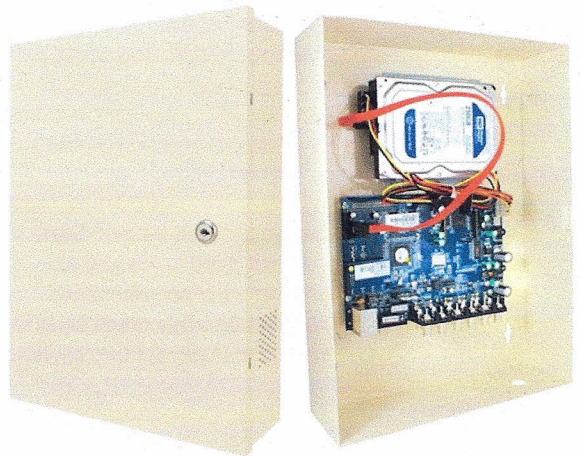

# HIDE THE EVIDENCE

Add a PTZ Camera for only \$440 more!

4 Camera DVR System

8 Camera DVR System

16 Camera DVR System

**\$1499.95 \$2499.95 \$3999.95**

The new wall mounted DVR look like a normal burglar alarm or electrical panel hanging on the wall in utility area. Those 4, 8 and 16 camera video system packages come with everything you need for professional video surveillance. Comparable with Windows, Windows Mobile and iPhone.

### Packages Include:

- Covert Wall Mounted H.264 Pentaplex 4, 8 or 16 Channel DVR; 250/500GB HDD; USB Drive.
- 1/3" High Resolution DSP Color CCD 480TVL Day and Night Cameras
- Outdoor White Housings Flip Open Type
- Heavy-Duty Dual Option Camera Mounts
- Auto Iris Fixed Focal Lens 2.8mm F1.3 DC
- Siamese Cable CCTV COMBO RG 59/U + 2/18 CL2 Blk. 1000 ft(8/16 Camera) 500 ft. (4 Camera)
- UL Approval, Multi Camera Power Supply
- Free 17" LCD Monitor
- One Year Limited Warranty

### Camera Specifications:

SONY full function 1/3" High Resolution DSP color CCD - 480TVL 0.1Lux - DAY & NIGHT IR Sensitive - AGC, AWB, Video / Dual Power - DC12V/AC24V

\*Price and Promotion subject to change without notice. Not responsible for typographical errors. Please call for more details.