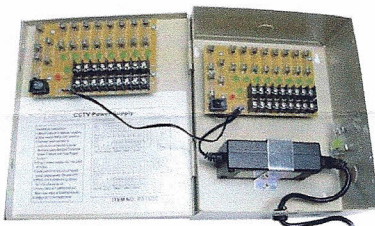

# HIDE THE EVIDENCE

Add a PTZ Camera for only \$440 more!

4 Camera DVR System

8 Camera DVR System

16 Camera DVR System

**\$1499.95 \$2499.95 \$3999.95**

The new wall mounted DVR look like a normal burglar alarm or electrical panel hanging on the wall in utility area. Those 4, 8 and 16 camera video system packages come with everything you need for professional video surveillance. Comparable with Windows, Windows Mobile and iPhone.

### Packages Include:

- Covert Wall Mounted H.264 Pentaplex 4, 8 or 16 Channel DVR; 250/500GB HDD; USB Drive.
- 1/3" High Resolution DSP Color CCD 480TVL Day and Night Cameras
- Outdoor White Housings Flip Open Type
- Heavy-Duty Dual Option Camera Mounts
- Auto Iris Fixed Focal Lens 2.8mm F1.3 DC
- Siamese Cable CCTV COMBO RG 59/U + 2/18 CL2 Blk. 1000 ft(8/16 Camera) 500 ft. (4 Camera)
- UL Approval, Multi Camera Power Supply
- Free 17" LCD Monitor
- One Year Limited Warranty